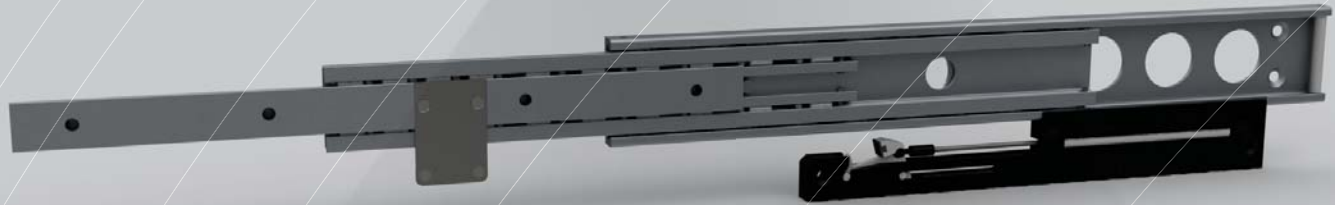

## A5245-Series

The A5245-Series combines Actron's popular A5200-Series with the all new Actra-Close mechanism. All interfaces are exactly the same, and the installation of the damper beneath the slide ensures full drawer extension and load capacity matching the original A5200-Series.

## A5285-Series

For customers concerned with weight savings, our A5285-Series provides the same soft closing ability as the A5245, and is on average 18% lighter. The lightweight design ensures that your application is maximized for fuel savings and/or increased payload options.

## Retrofit Kits

The A53105-Series provides customers with the ability to retrofit drawer assemblies already in the field. Simply mount the Actra-Close mechanism to the cabinet and the supplied actuating link to the drawer, and any 3/8" thick slide becomes a fully functioning, soft close assembly. Models are available with various closing forces ensuring the correct force is specified for your exact needs.